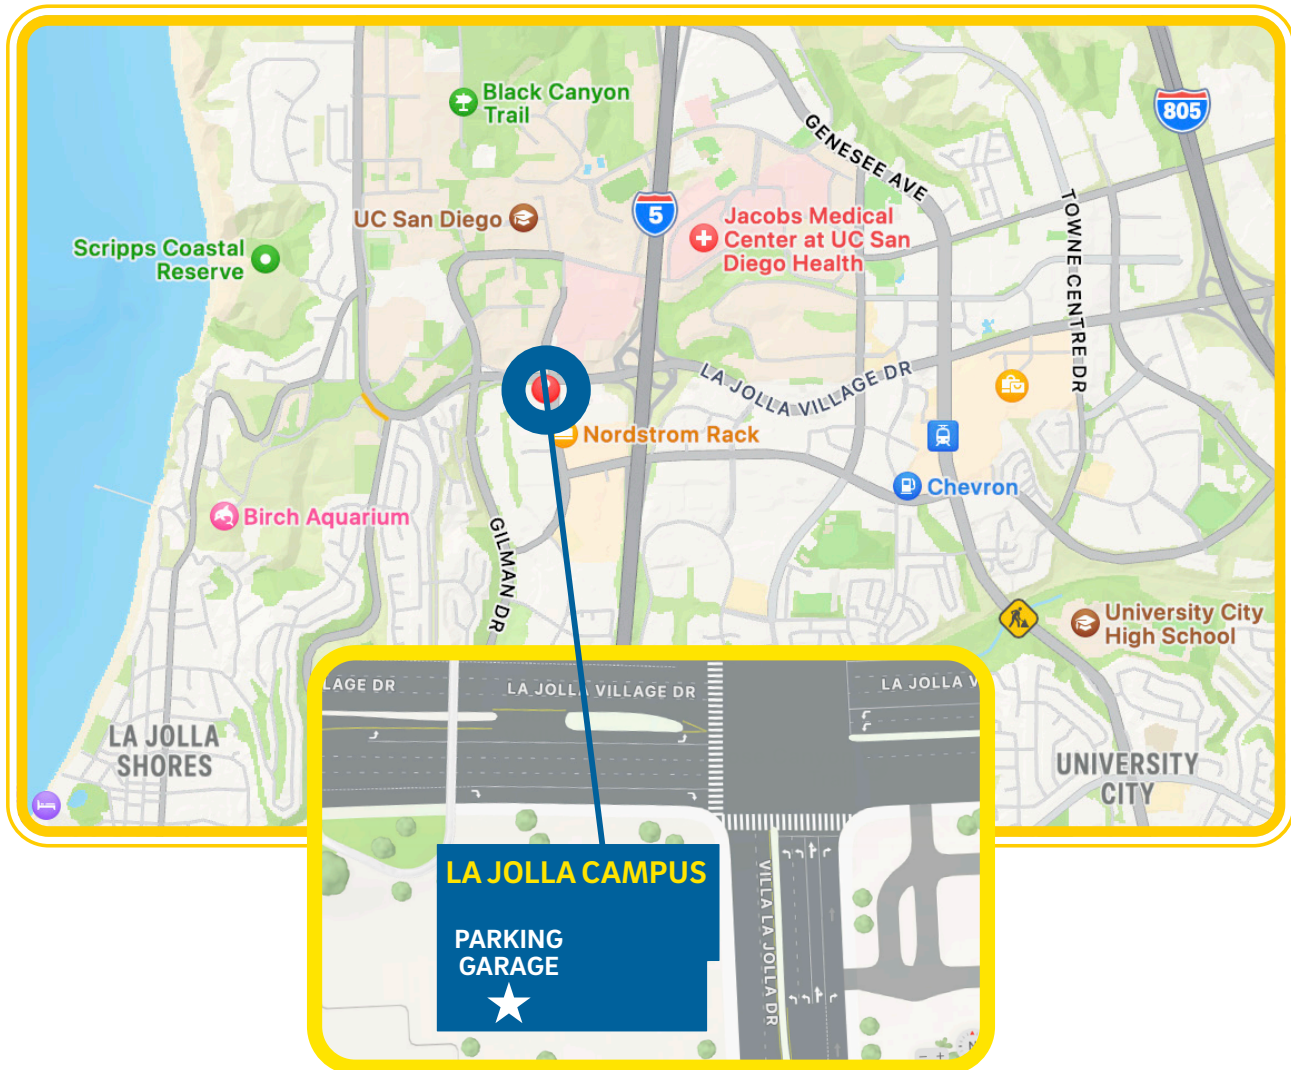

UC San Diego
Division of Extended Studies
8980 Villa La Jolla Drive
La Jolla, CA 92037

DIRECTIONS TO THE LA JOLLA CAMPUS

FROM THE SOUTH

- Take I-5 north.
- Take the La Jolla Village Drive exit.
- Turn left onto La Jolla Village Drive.
- Turn left at Villa La Jolla Drive.
- Turn right at the first corner.
- Turn right into the parking area.
- Drive straight into the parking garage under the 8980 building.

FROM THE NORTH

- Take I-5 south.
- Take the La Jolla Village Drive exit.
- Turn right onto La Jolla Village Drive.
- Turn left at Villa La Jolla Drive.
- Turn right at the first corner.
- Turn right into the parking area.
- Drive straight into the parking garage under the 8980 building.