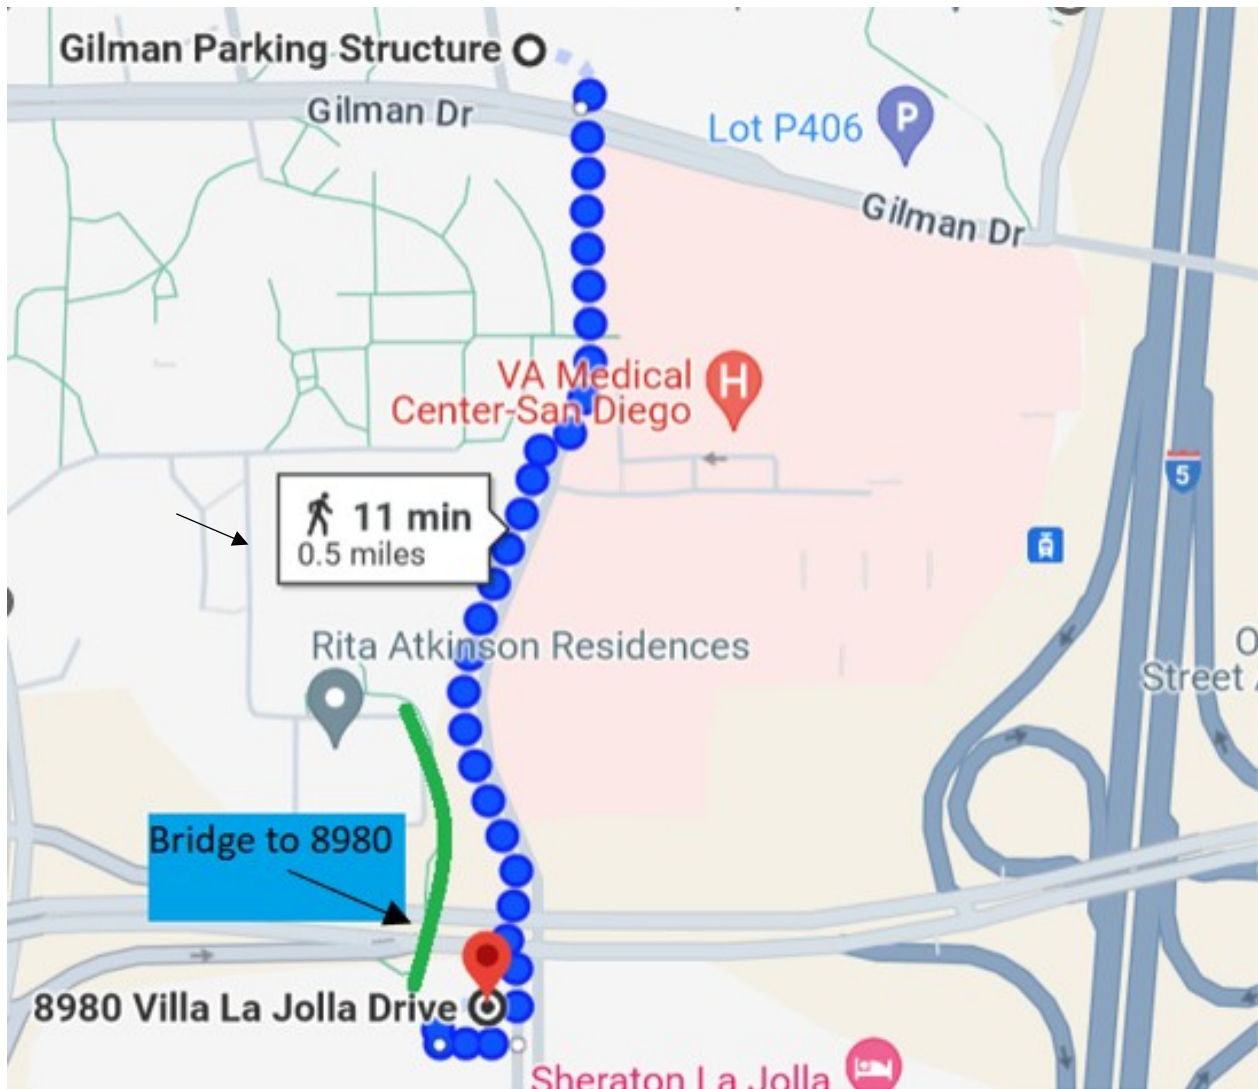

Directions to 8980 Villa La Jolla Drive

PARKING

Please park in the visitor parking at 8950 La Jolla Wellness Center. The entrance is located to the left of the 8980's parking entrance.

- **Visitor parking rate: \$8.35 per day**
- **Note:** Campus A & B passes are **not** valid at 8980 Villa La Jolla Dr.

WALKING FROM CAMPUS

You may park on campus and walk down Villa La Jolla Drive from the Gilman Parking Structure. The walk takes approximately 11 minutes.

Alternatively, you can take the pedestrian bridge from campus by passing through the School of Medicine and the Rita Atkinson Residences.

PUBLIC TRANSPORTATION

• The closest Blue Line Trolley stops are:

- Nobel Drive Station (11-minute walk to 8980)
- VA Medical Center Station (9-minute walk to 8980)

• The closest bus stops are:

- Villa La Jolla Drive and La Jolla Village Drive (served by routes #30, #41, and #921)
- Villa La Jolla Drive and Villa Norte (served by route #30)